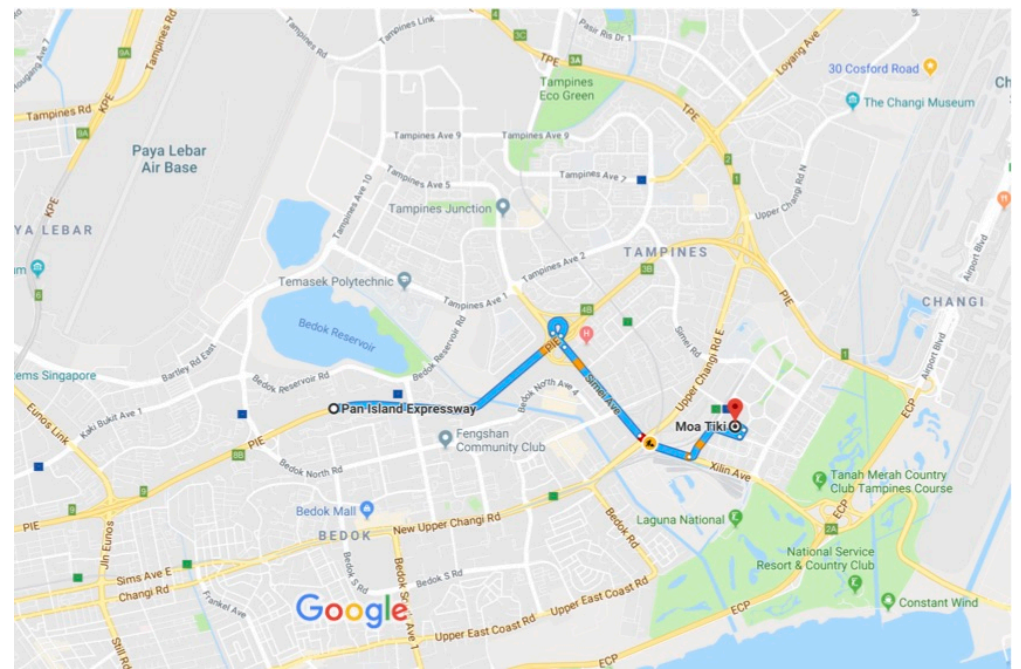

ECP to Changi City Point

PIE to Changi City Point

MOA Tiki (Park in circular driveway)  
5 Changi Business Park Central 1, #01-70/71 Changi City Point, 486038